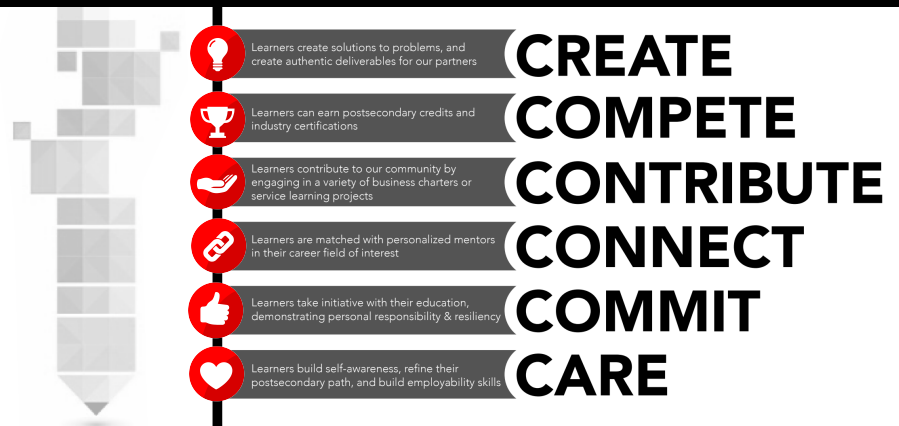

BACKGROUND

Launched in 2015, Insight is a transformation of the high school experience that places students in professional settings while earning credits in rigorous courses uniquely designed to assist students to learn and develop skills for high-demand careers. With a combination of high-quality, authentic instruction, community-based projects & clinicals, and personalized mentors in a field of interest, Insight supports future-ready learners, helping them accrue professional networks, relevant experiences, post-secondary credits and industry certifications prior to graduation.

OUR VISION

Since its inception, Insight has transformed the way that Pewaukee learners acquire and apply their knowledge and skills. Building upon this foundation, Insight continues to grow, and its influence is felt and observed within classrooms, across departments, and beyond our community. As we expand Insight opportunities each year, the impact is felt on our district strategic plan, influencing our vision for ALL learners in the future, ensuring that they are Future Ready.